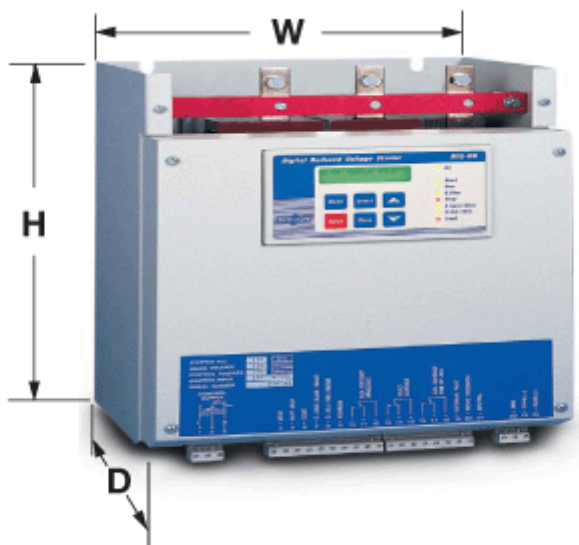

Data Sheet

Article number: 761540580

Description: Softstarter RVS-DN 580
315kW 580A 3x400V IP00 Digital

Measures

D	= 290.0
Description	= Size D
H	= 660.0
W	= 623.0
Weight	= 65.00